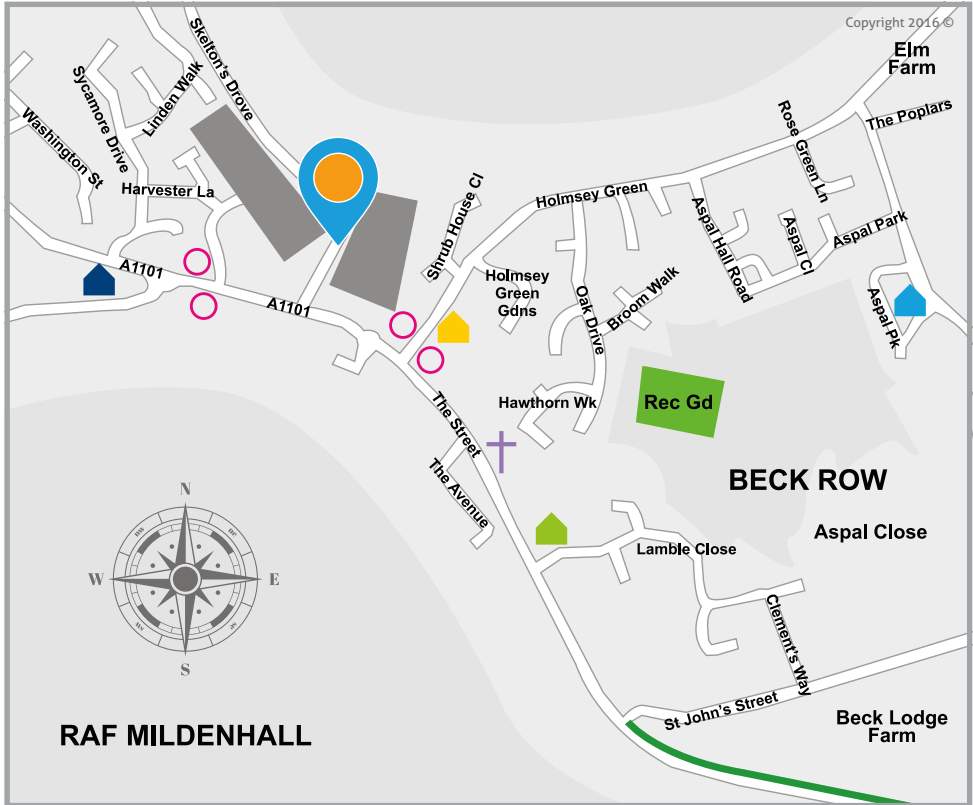

YOUR LOCAL AREA

Location	Time (mins)		Location	Time (mins)	
	Walk	Cycle		Walk	Cycle
▲ Primary School	7	2	▲ Public house	7	2
▲ Nursery	17	6	† Place of worship	5	2
▲ Post office/local shop/ATM	3	1	Mildenhall Town Centre	55	19

For the local cycle map go to your dedicated web page at smartertravelchoices.co.uk

Key

Sycamore Park

Off road cycle route
to Mildenhall

Nearest Bus Stops